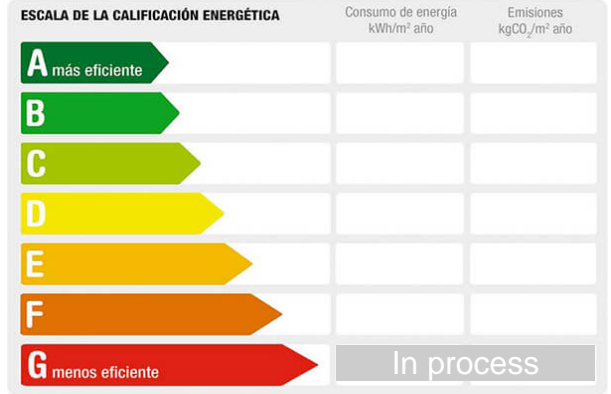

Reference: **950-VL22**  
 Property type: Commercial  
 Sale/rent: For sale  
 Price: **260.000 €**  
 Condition: Good condition

Town: Lepe  
 Province: Huelva  
 Postal code: 21440  
 Zone: Lepe

**Sqm built:** 160      **Antiquity:** 2005

**Description:**