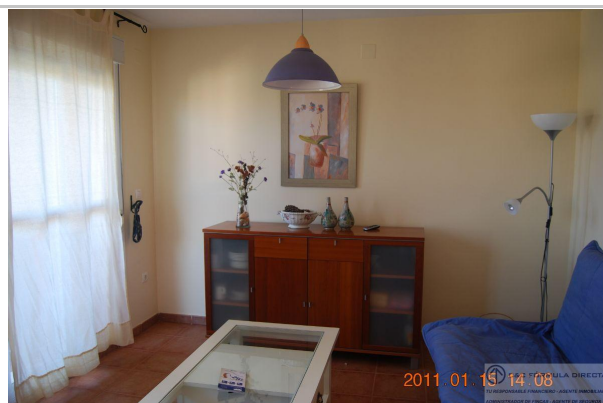

Reference: **501-ACG11**

Property type: Chalet

Sale/rent: For rent

Price: **0 €**

Condition: Good condition

Town: Lepe

Province: Huelva

Postal code: 21409